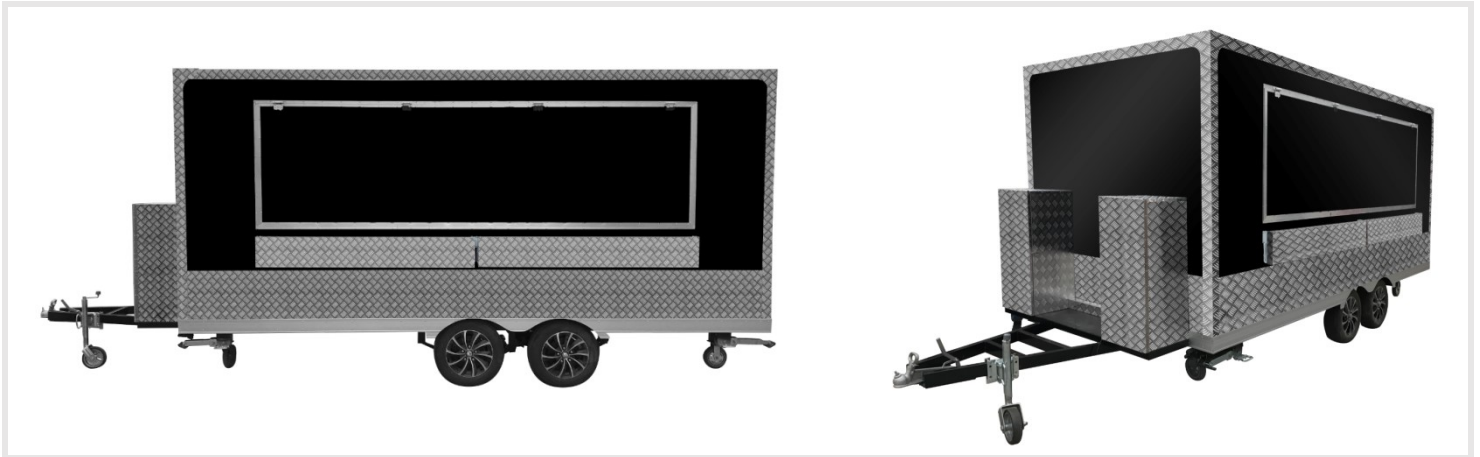

Overall size (L x W x H)	630X210X260 mm	730X210X260 mm
Body size (L x W x H)	500X210X260 mm	600X210X260 mm
Internal size (L x W x H)	480x200x200 mm	580x200x200 mm
Total weight	1200 KG	1400 KG
Effective load	1480 KG	1280 KG
Allowed total weight	2680 KG	2680 KG
Brake system	Mechanical brake	Mechanical brake
Tire size	205/R16	205/R16
Suitable number	1-4 people	1-5 people
Retail price (EXW)	14028 EURO	16032 EURO

Basic configuration

Tail light plug	Stainless steel wall	Sales window	Commodity display	Taillight system
Clearance lamp	Main power socket	Tail light cable	Jockey Wheels	Safety chain

Brake system (Optional)

					1336 EURO