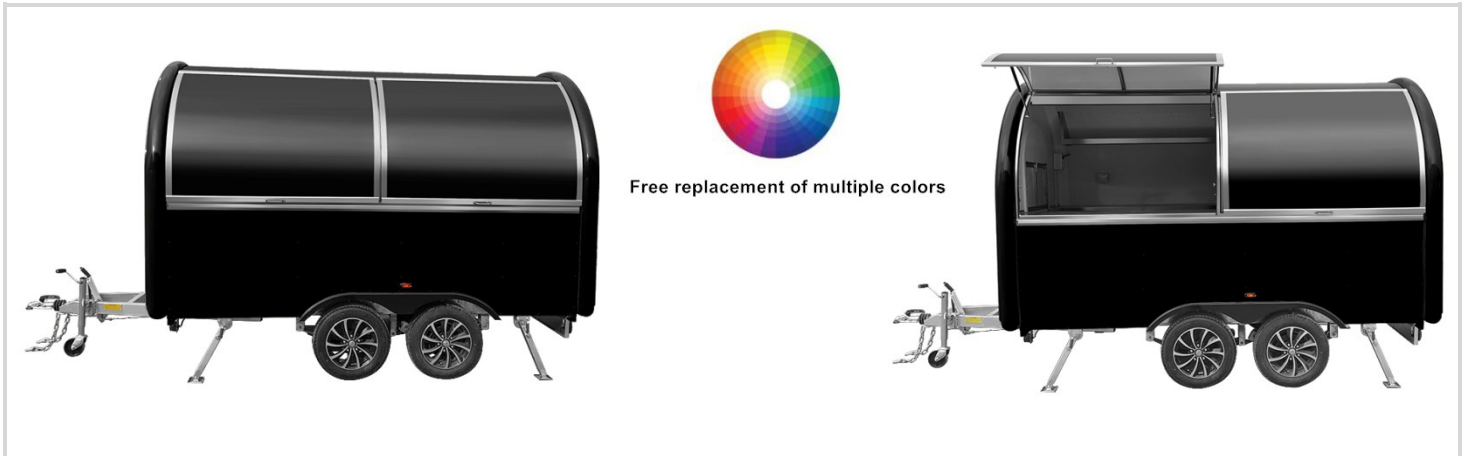

basic configuration

Stainless steel counter

Merchandise shelves

Sales window

Folding board

Taillight system

Brake system (Optional)

					835 EURO
Connector	Jockey Wheels	Jack Stands	Brake shaft	Tire/185R14	Total price
					1336 EURO
Connector(AL-KO)	Jockey Wheels(AL-KO)	Jack Stands	Brake shaft(AL-KO)	Tire/165R13	Total price