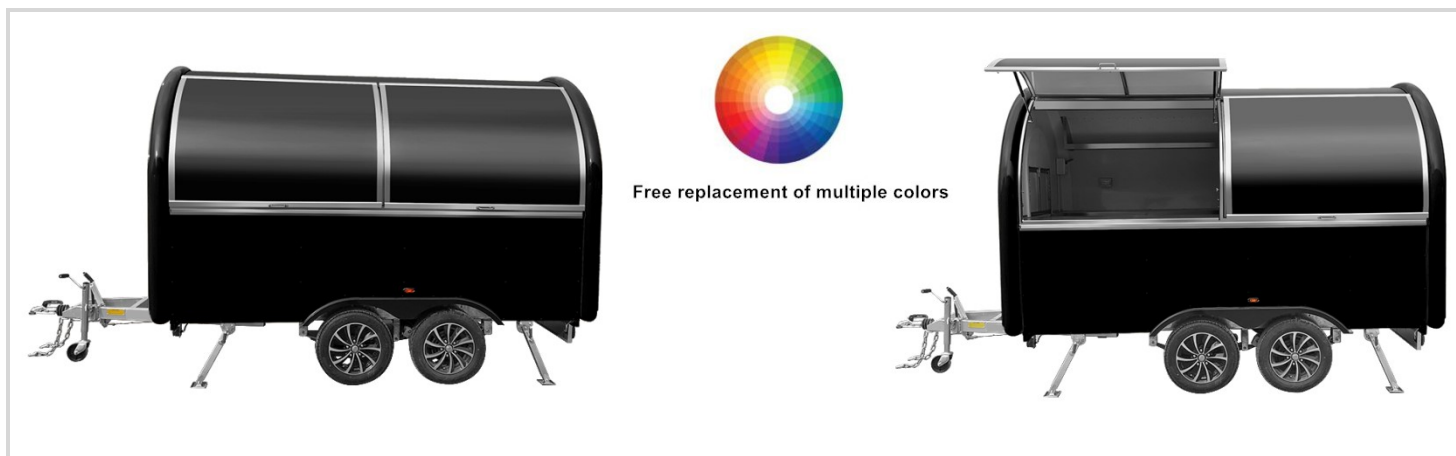

Alap felszerelés

Stainless steel counter

Merchandise shelves

Sales window

Folding board

Taillight system

Fék rendszer (Optional)

					300000 Ft
Connector	Jockey Wheels	Jack Stands	Brake shaft	Tire/185R14	Total price
					480000 Ft
Connector(AL-KO)	Jockey Wheels(AL-KO)	Jack Stands	Brake shaft(AL-KO)	Tire/165R13	Total price