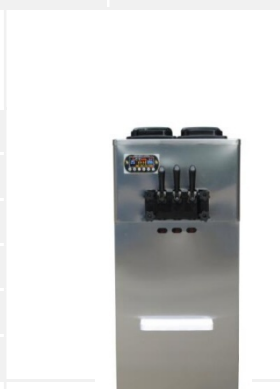

 Ice Cream Maker	
Model	HM-IC02
Volt	100v~240v
Hp	2kw
Size	473*530*792mm
N/W	130KG
Price	720000 Ft (220V)

 Ice Cream Machine	
Model	HM-IC01
Volt	100v~240v
Hp	2KW
Size	490*585*1320mm
N/W	150KG
Price	960000 Ft (220V)